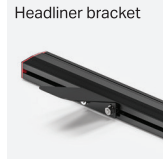

Headliner bracket