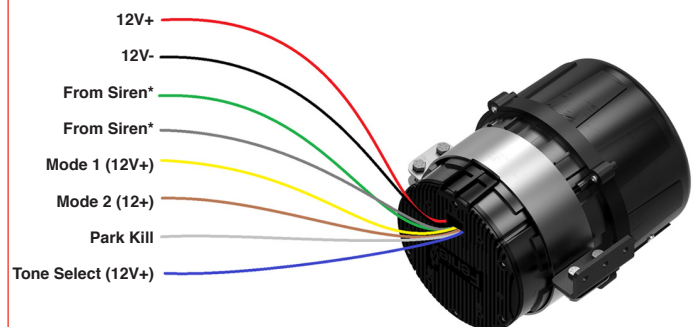

PART NUMBER: S-3017
(Includes Universal Bracket: **HAMB-006**)

KEY FEATURES:

- All-in-one system with built-in siren, amplifier, & speaker
- 2 programmable modes and 7 integrated tones
- Weatherproof and corrosion-resistant
- Compatible with most siren amplifiers on the market
- Mounts on most vehicles with included universal bracket
- 4 vehicle-specific mounts available
- Easy installation with 8-pin wire harness

PRODUCT HIGHLIGHT:

All-in-one: built-in siren, amplifier and speaker

SPECIFICATIONS:

Dimensions	7.25" W x 7.25" L x 9.25" H
Warranty	2 years
Weight	7.5 lbs
Power	100 Watt
Input Voltage	9V-15V DC
Sound Output	110dB
Current Draw	17 Amps Peak
Frequency Input	732Hz - 4KHz
Frequency Output	183Hz - 1KHz

WIRING HARNESS:

*Output from siren amplifier is not polarity dependant

BRACKET OPTIONS:

HAMB-001	Dodge Charger 15+
HAMB-002	Chevy Tahoe 15+
HAMB-004	Ford Interceptor Sedan 13+
HAMB-005	Ford Interceptor Utility 16+