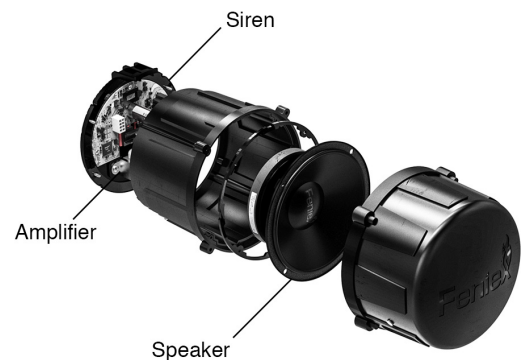

PART NUMBER: S-3017
(Includes Universal Bracket: **HAMB-006**)

KEY FEATURES:

- All-in-one system with built-in siren, amplifier, & speaker
- 2 programmable modes and 7 integrated tones
- Weatherproof and corrosion-resistant
- Compatible with most siren amplifiers on the market
- Mounts on most vehicles with included universal bracket
- 4 vehicle-specific mounts available
- Easy installation with 8-pin wire harness

PRODUCT HIGHLIGHT:

All-in-one: built-in siren, amplifier and speaker

SPECIFICATIONS:

Dimensions	7.25" W x 7.25" L x 9.25" H
Warranty	2 years
Weight	7.5 lbs
Power	100 Watt
Input Voltage	9V-15V DC
Sound Output	110dB
Current Draw	17 Amps Peak
Frequency Input	732Hz - 4KHz
Frequency Output	183Hz - 1KHz

WIRING HARNESS:

*Output from siren amplifier is not polarity dependant

BRACKET OPTIONS:

HAMB-001	Dodge Charger 15+
HAMB-002	Chevy Tahoe 15+
HAMB-004	Ford Interceptor Sedan 13+
HAMB-005	Ford Interceptor Utility 16+

TONES:

1. Wail	5. Mechanical
2. Yelp	6. Hi-Lo
3. Phaser	7. Hammer Tone
4. PCall Slow	